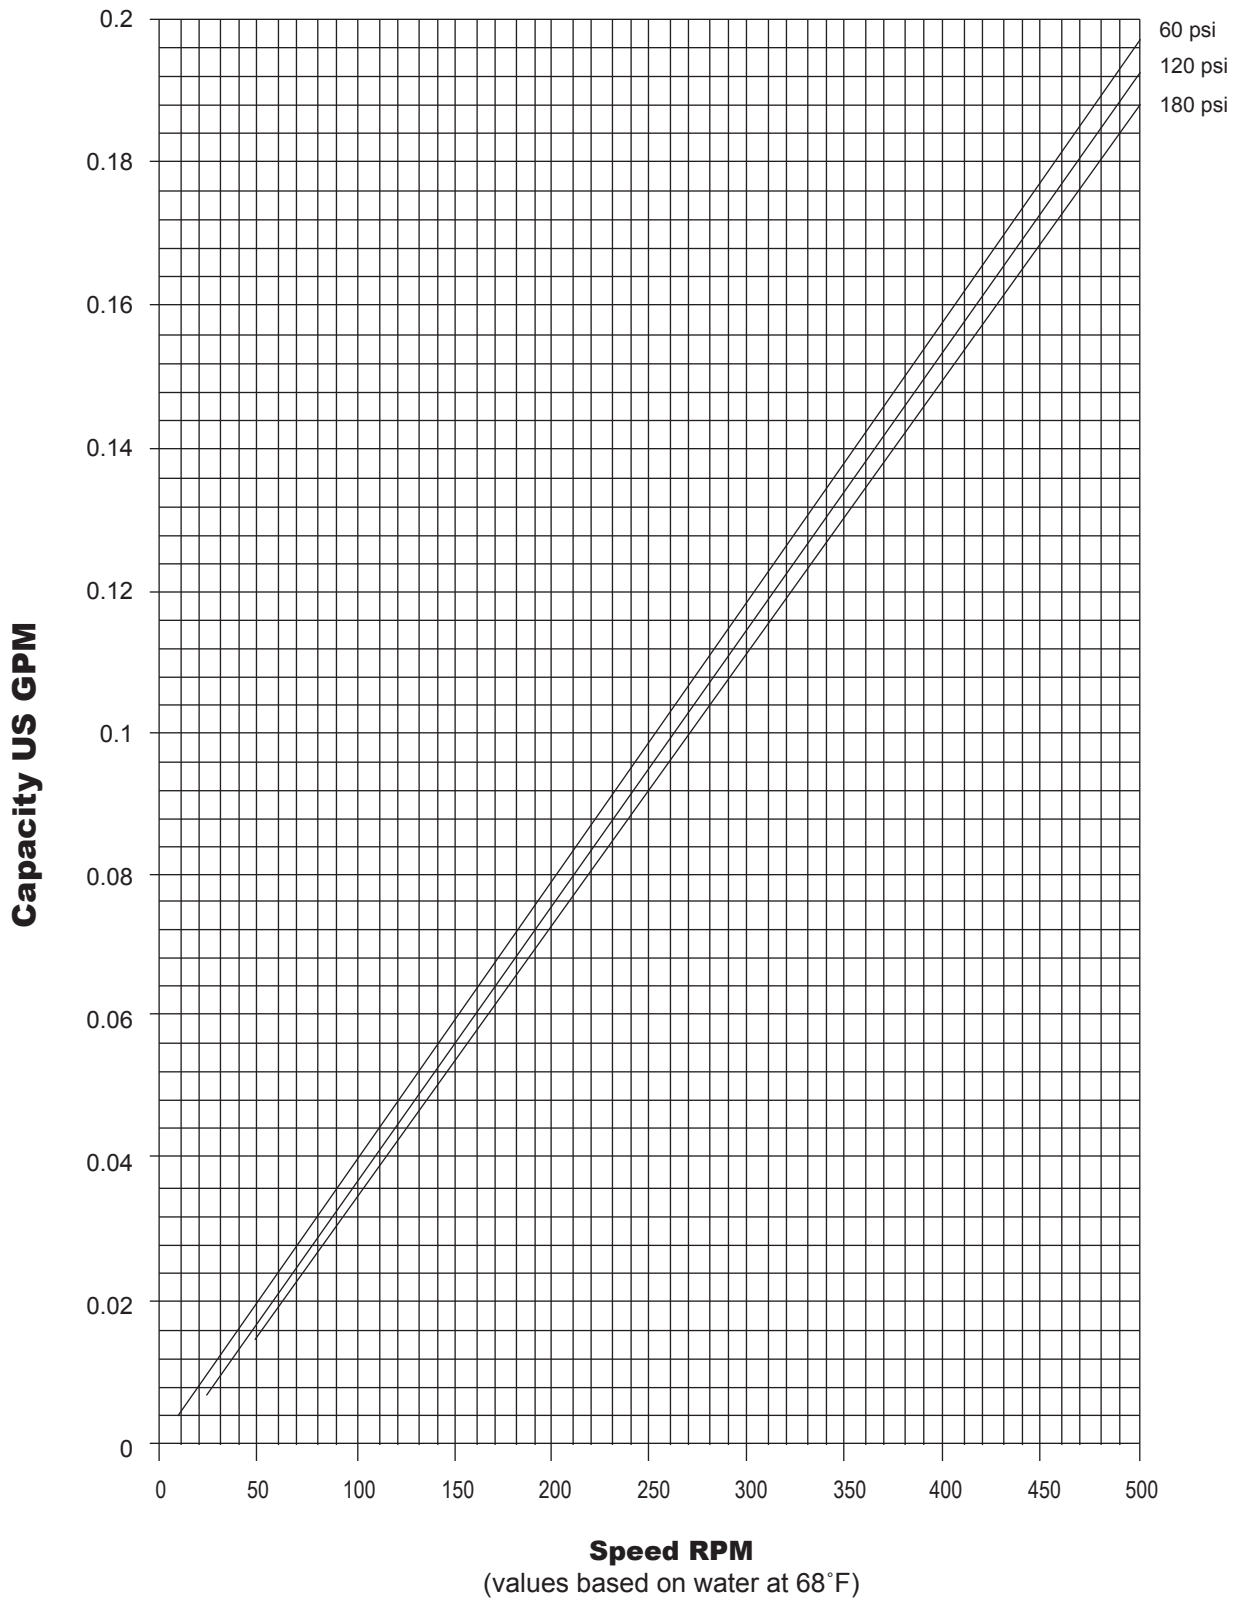

**MDV Series Performance Curve**

**003-12 High**

Progressive Cavity Pump

Subject to technical modifications and error.

**MDV Series Performance Curve**

**003-12 Low**

Progressive Cavity Pump

Subject to technical modifications and error.