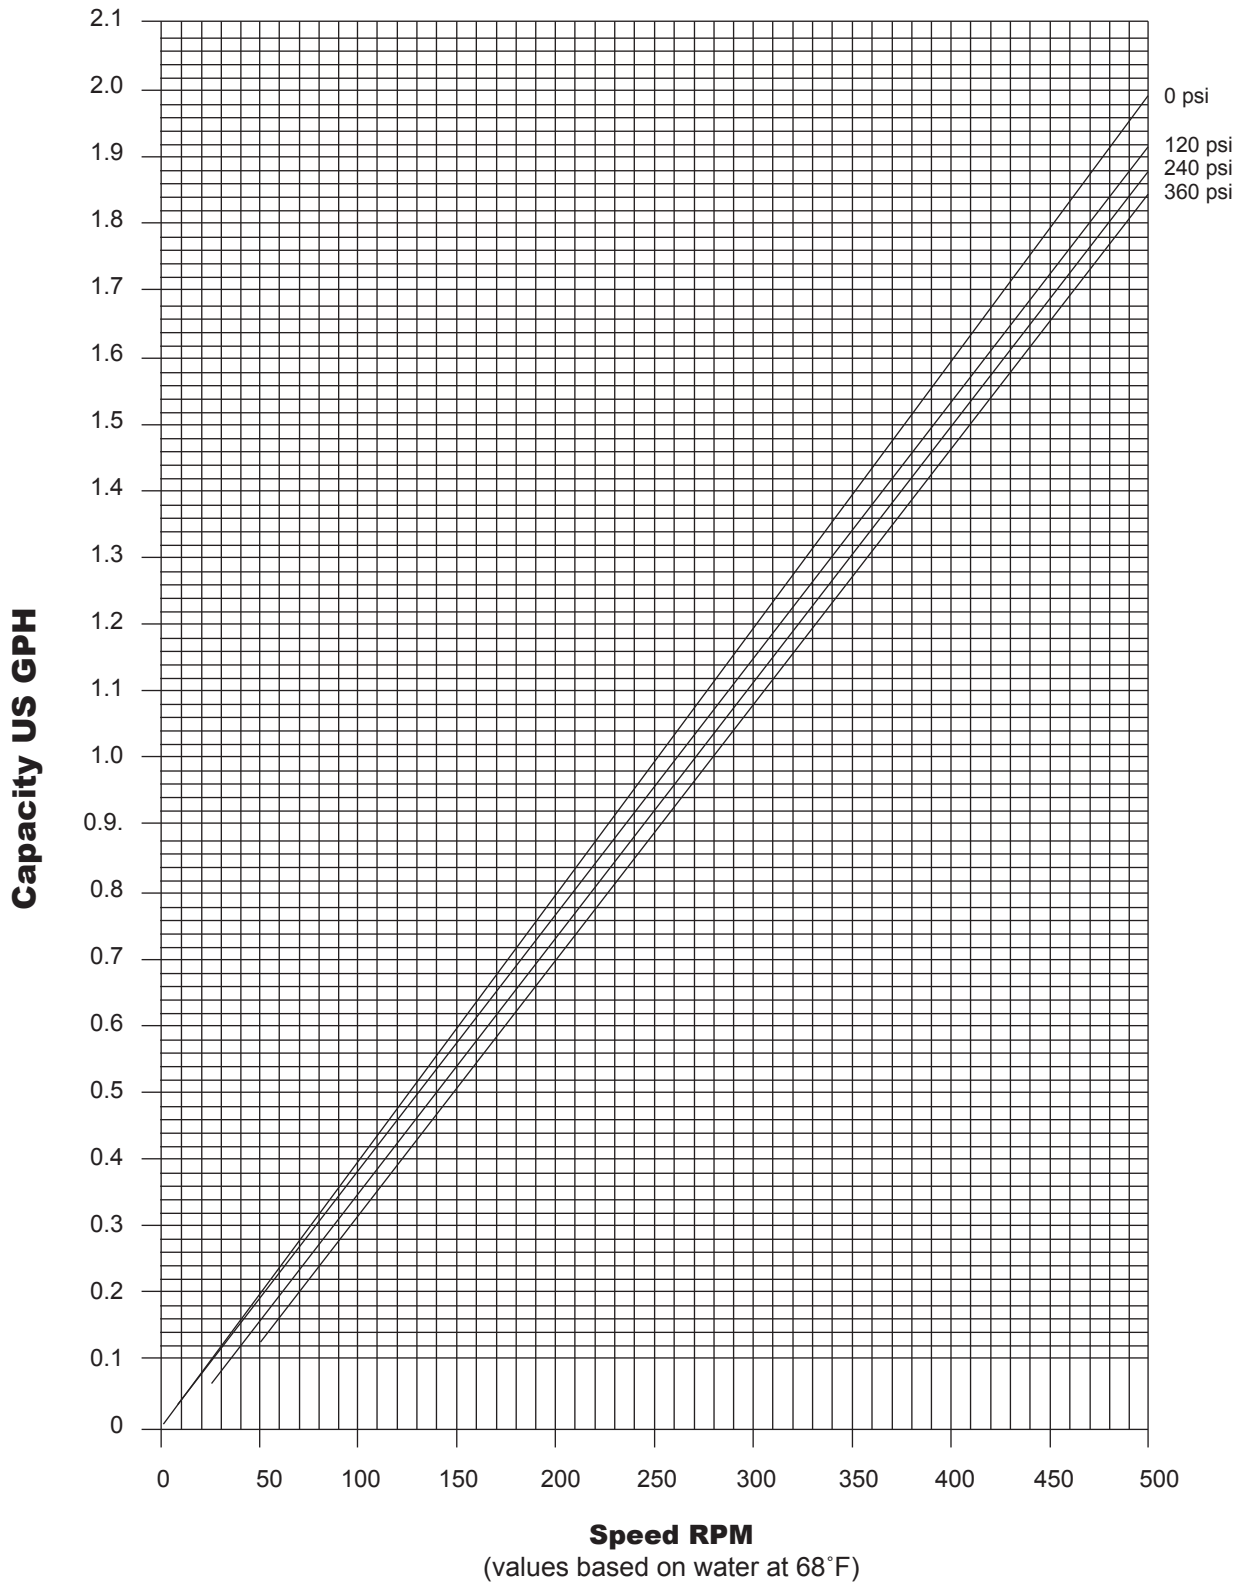

MDV Series Performance Curve

0005-24 High

Progressive Cavity Pump

Subject to technical modifications and error.

MDV Series Performance Curve

0005-24 Low

Progressive Cavity Pump

Subject to technical modifications and error.